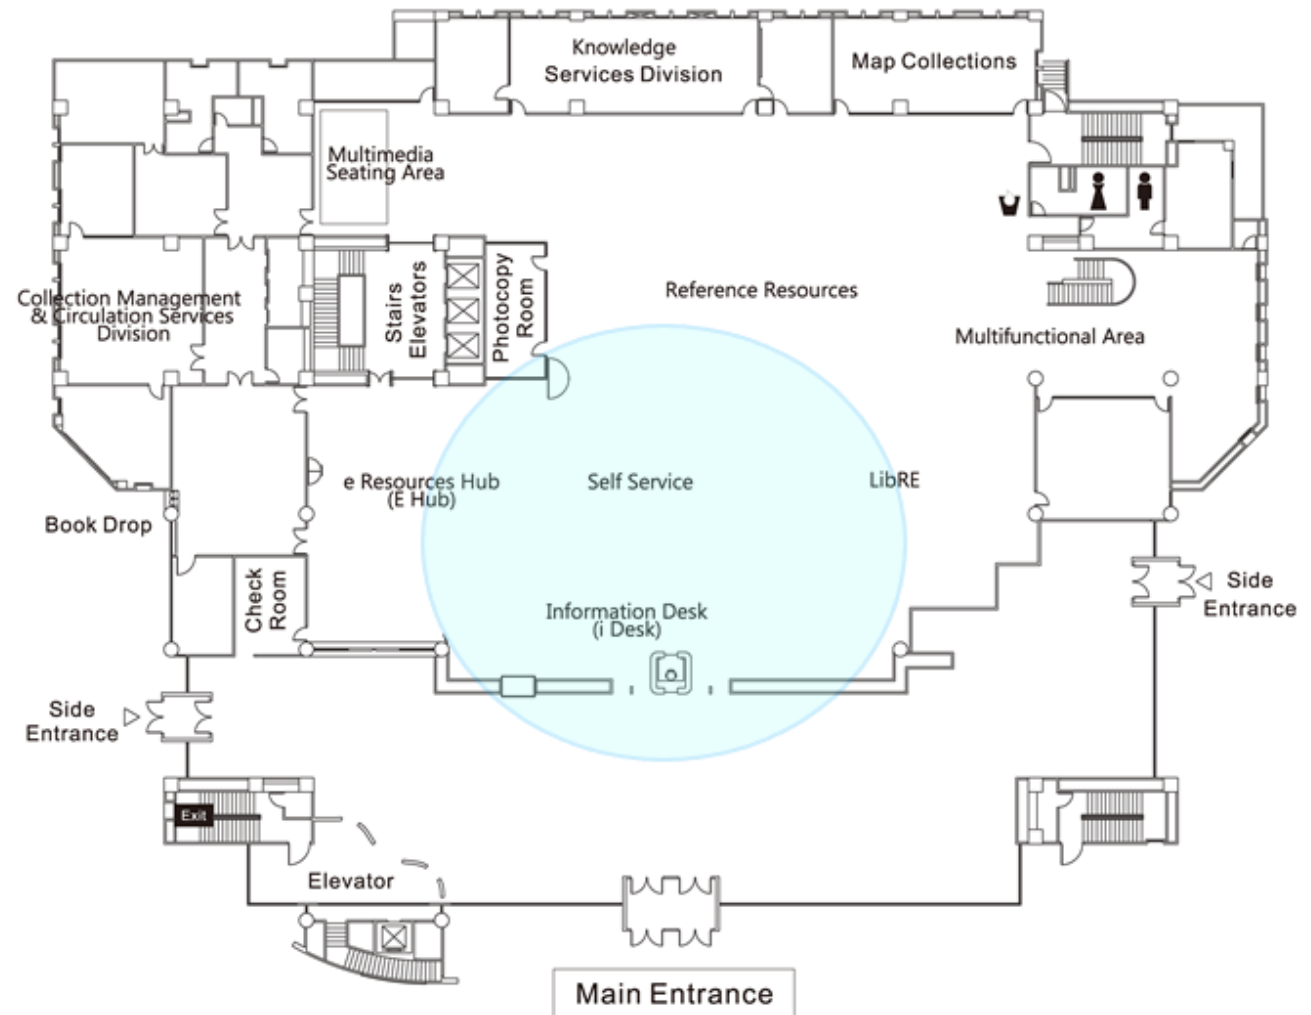

## A Quick Guide to NCKU Wi-Fi Service

NCKU Library has 4 Wi-Fi SSIDs for you. Please choose the Wi-Fi SSID according to your identity in NCKU, and instant connection should be delivered right away! The following is a quick guide and instructions for every user with corresponding identities.

Identity	Available Wi-Fi SSID	Instructions of User Verification	Accessibility of Electronic Resources
Guest	iTaiwan (Only at 1 <sup>st</sup> /3 <sup>rd</sup> /5 <sup>th</sup> floor. Available area is at the picture)	<ul style="list-style-type: none"> <li>When you choose the iTaiwan, it will redirect to iTaiwan page. You just need to “agree”(同意) the service to login, without password.</li> <li>Originally NCKU-iTaiwan Wi-Fi is not available from July 2020.</li> <li>Available area:</li> </ul> <div style="display: flex; justify-content: space-around; align-items: center;"> <div style="text-align: center;">  <p>1F</p> </div> <div style="text-align: center;">  <p>3F</p> </div> </div>	NO

- Big picture about available area at iTaiwan service:

1F